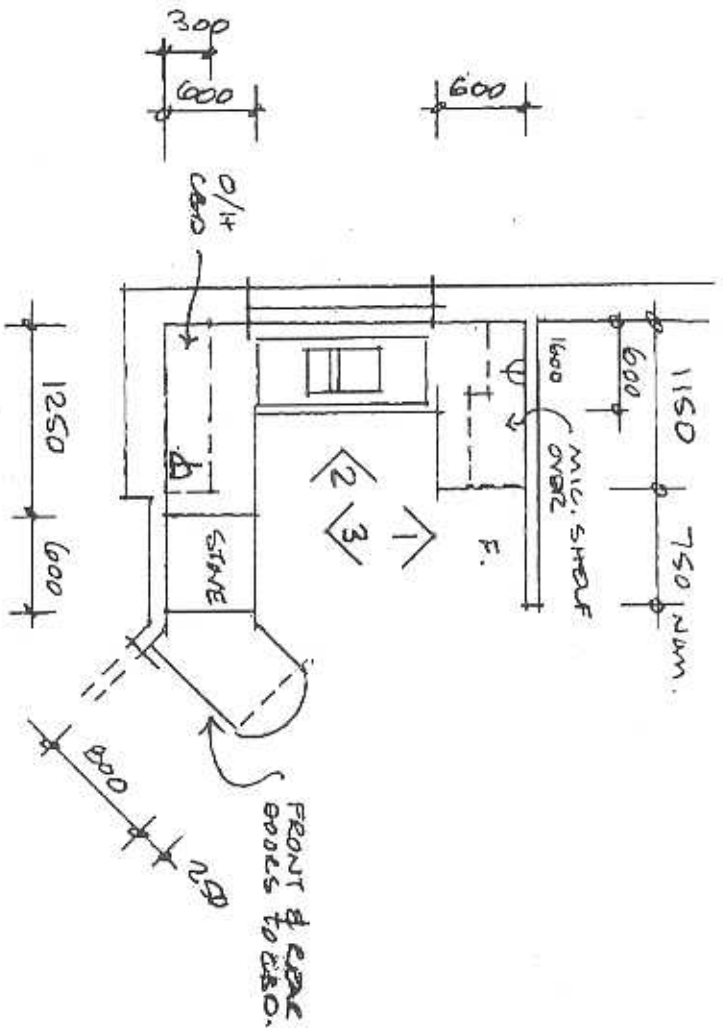

NOTE:
HEIGHT OF RANGE HOOD
600 OFF TOPLINE.

PLAN 1:50
NEW AND
TILING

NEW KITCHEN
98 GEDREC ST