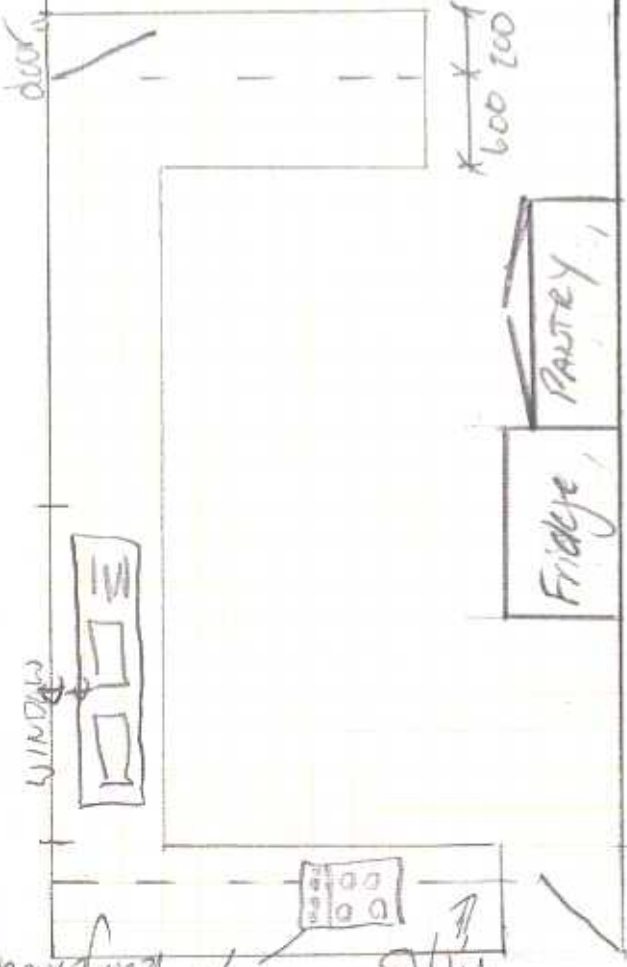

METALS

2000

Fridge, Pantry

900 900

5000

31 Beaconsfield  
Kitchen Plan.

pl/it Rayghood

M/S  
Sheet no.