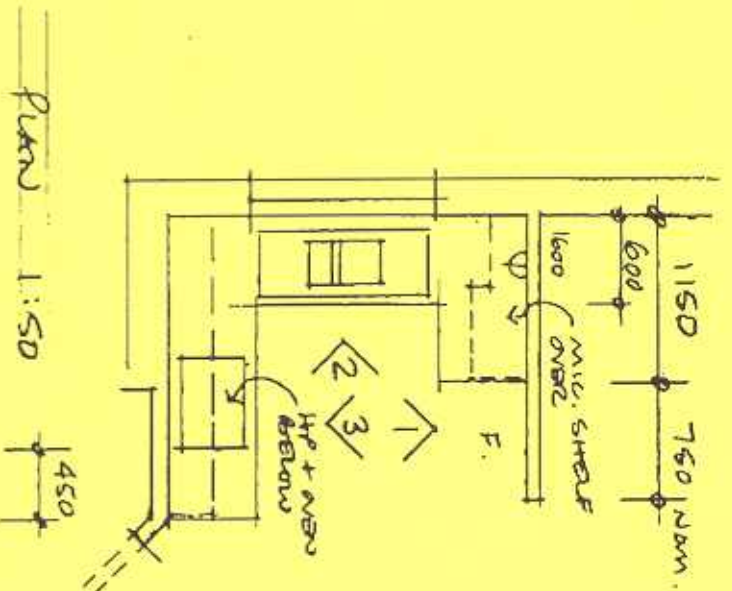

NOTE:  
HEIGHT OF PANACHE WOOD  
600 OFF WALLFACE.

△ New area  
▨ Tiles

NEW KITCHEN  
24 F MEDLINE ST.