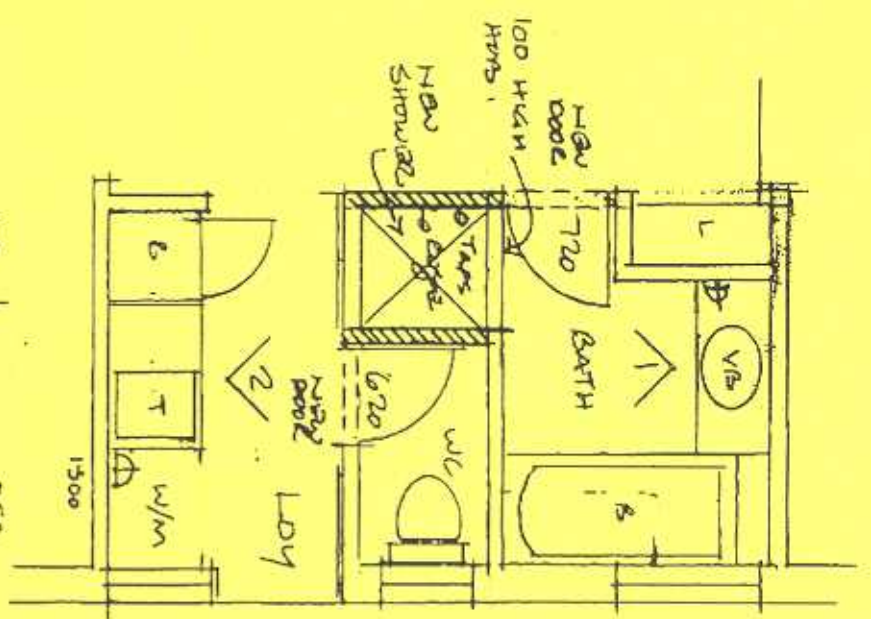

TILE OVER BATH
TO 1050 ALL
ROUND.

 TILING

PLAN 1:50

 NEW W/M
 NEW AIR

BATHROOM + LAUNDRY
 12A GROVE ST.