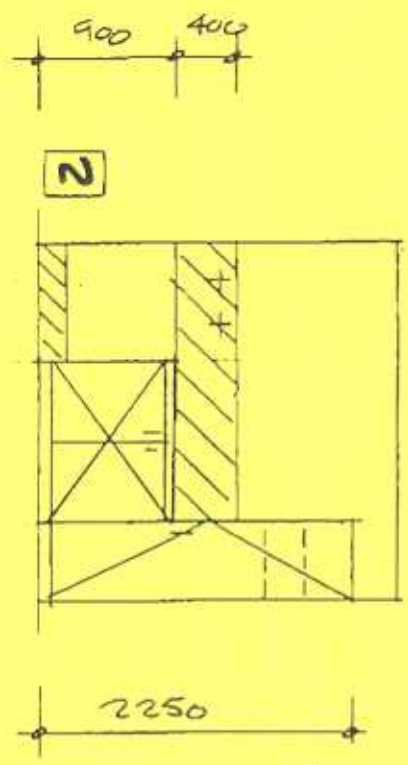

TILE OVER BATH
TO 1050 ALL
ROUND.

 TILING

PLAN 1:50

 NEW W/M
 NEW AIR

BATHROOM + LAUNDRY
 12A GROVE ST.