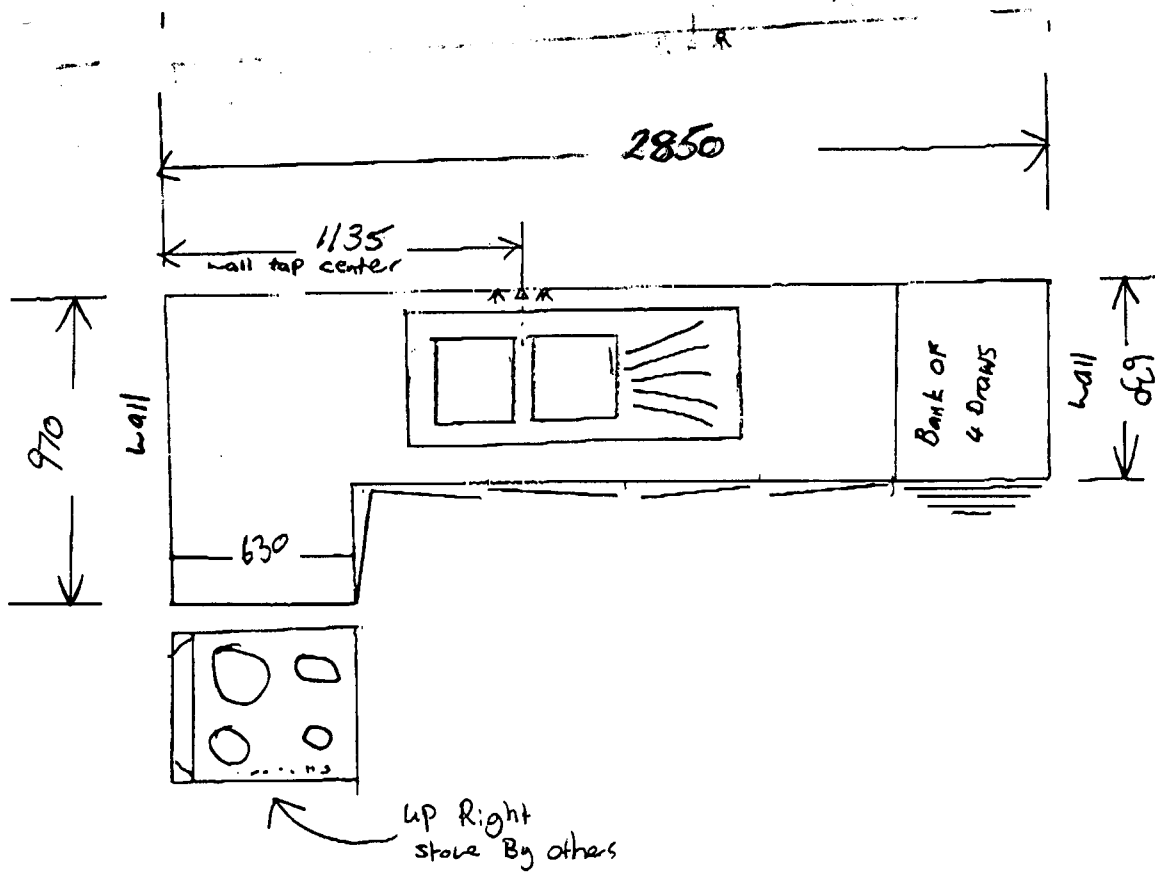

36 Dickson St Middle Swan

RETAIN

- 1) Kitchen Hight 910
- 2) vanity 900 long
850 Hight and 150 of Floor
530 Depth 3 Doors
- 3) Sink & wall top centers 1135mm

Additional cabinets
30/4/03